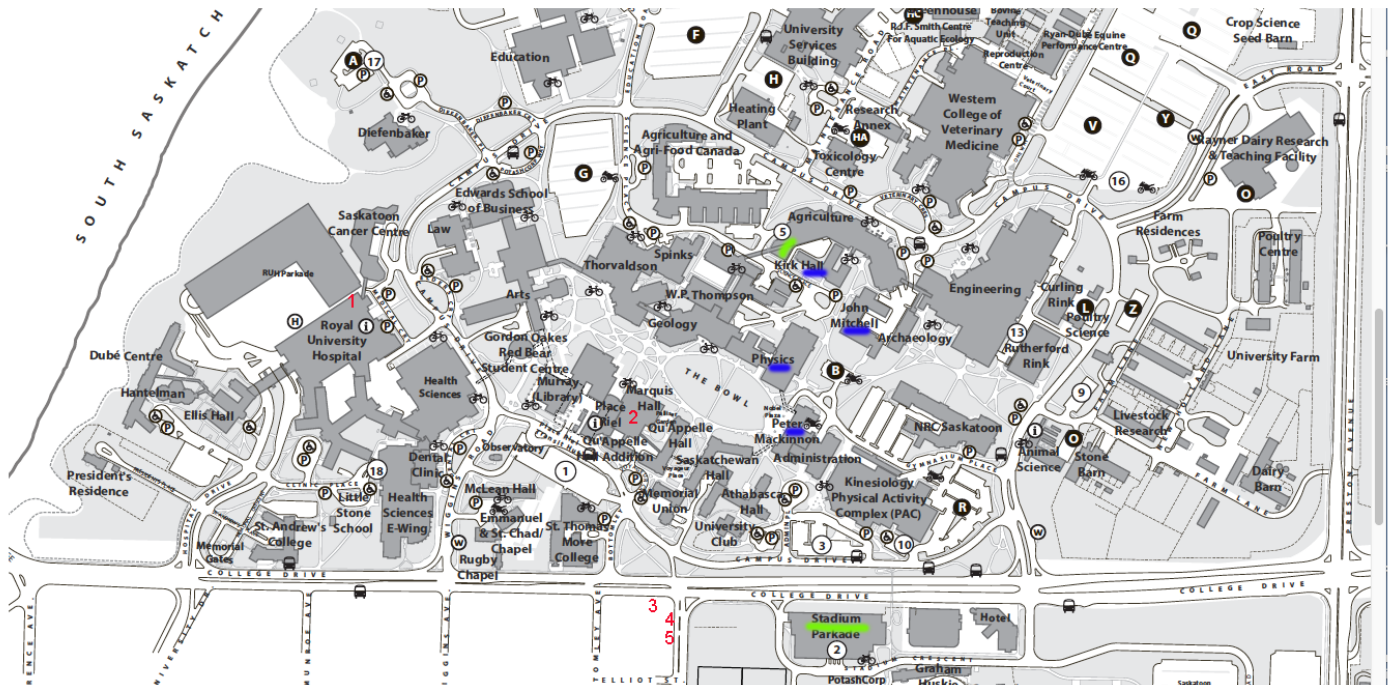

Eateries Nearby

1. Royal University Hospital Café (Main Lobby)

7 AM – 9 PM (downstairs cafeteria closed)
Grilled & Cold Foods, Fruit, Sweets, Coffee
Breakfast, Lunch, Supper

2. Marquis Hall Culinary Centre (upstairs)

Breakfast 7 – 9 AM only
No other meals served on the weekend

South Side of Campus Drive

3. Dairy Queen

1418 College Dr.
10 AM – 11 PM Sat 11-11 Sun

4. SubWay

418 Cumberland
7 AM - midnight

5. Alexander's Restaurant & Bar

11 AM – 1AM Sat, 11 AM – 11 PM Sun
Hot Meals, Sandwiches, Desserts, Appetizers

Parking (all day rates)

Buildings with TUA Classes